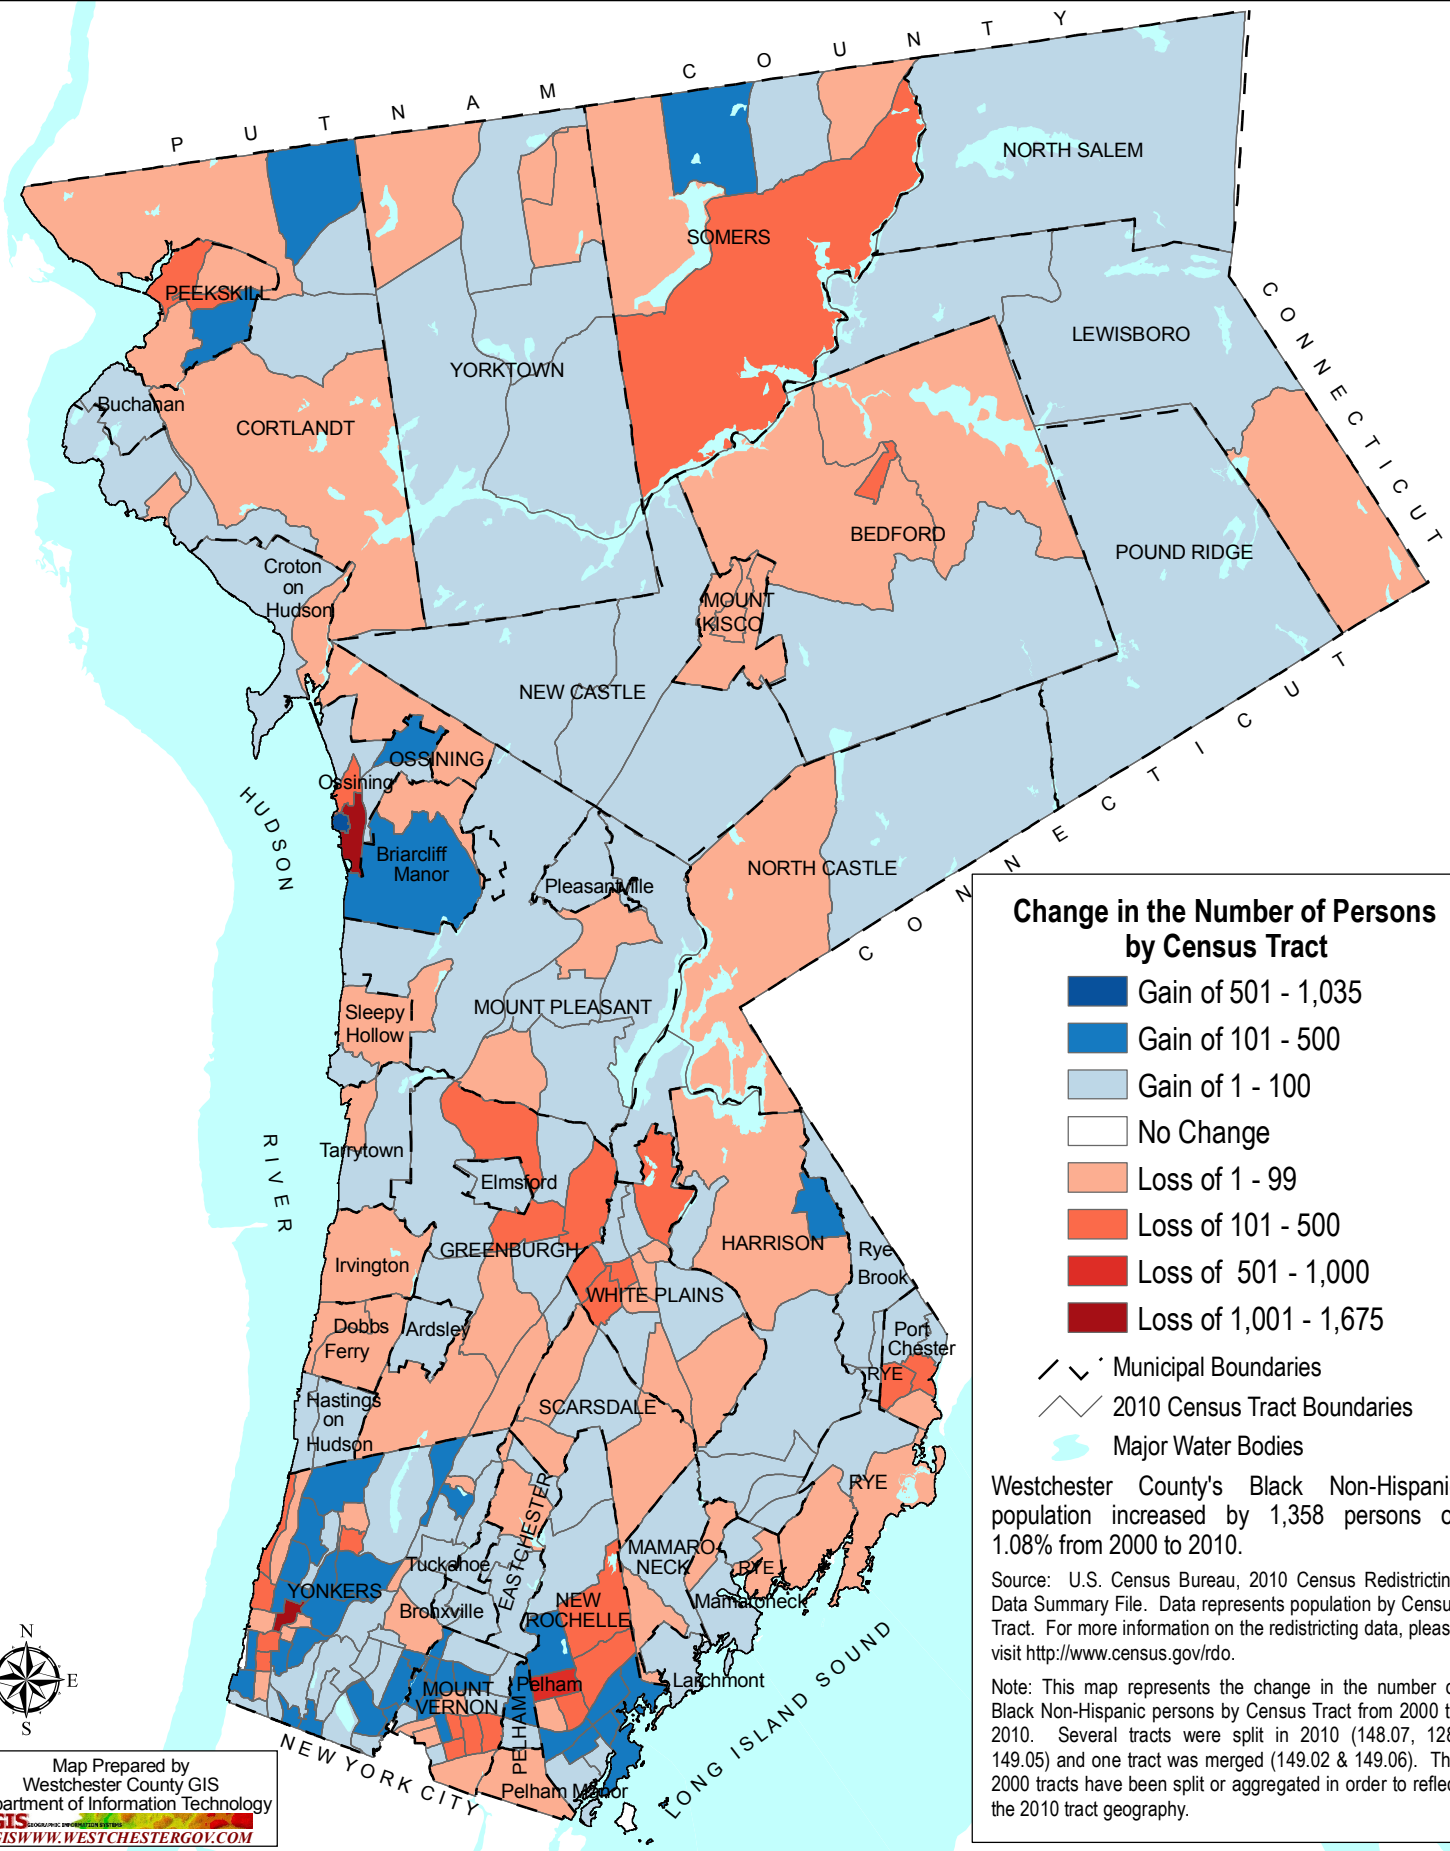

# WESTCHESTER COUNTY, NEW YORK

Westchester County's Black Non-Hispanic population increased by 1,358 persons or 1.08% from 2000 to 2010.

Source: U.S. Census Bureau, 2010 Census Redistricting Data Summary File. Data represents population by Census Tract. For more information on the redistricting data, please visit <http://www.census.gov/rdo>.

Note: This map represents the change in the number of Black Non-Hispanic persons by Census Tract from 2000 to 2010. Several tracts were split in 2010 (148.07, 128, 149.05) and one tract was merged (149.02 & 149.06). The 2000 tracts have been split or aggregated in order to reflect the 2010 tract geography.

## Change in Black Population, 2000-2010

214 Michaelian Office Building  
 148 Martine Avenue  
 White Plains, New York 10601