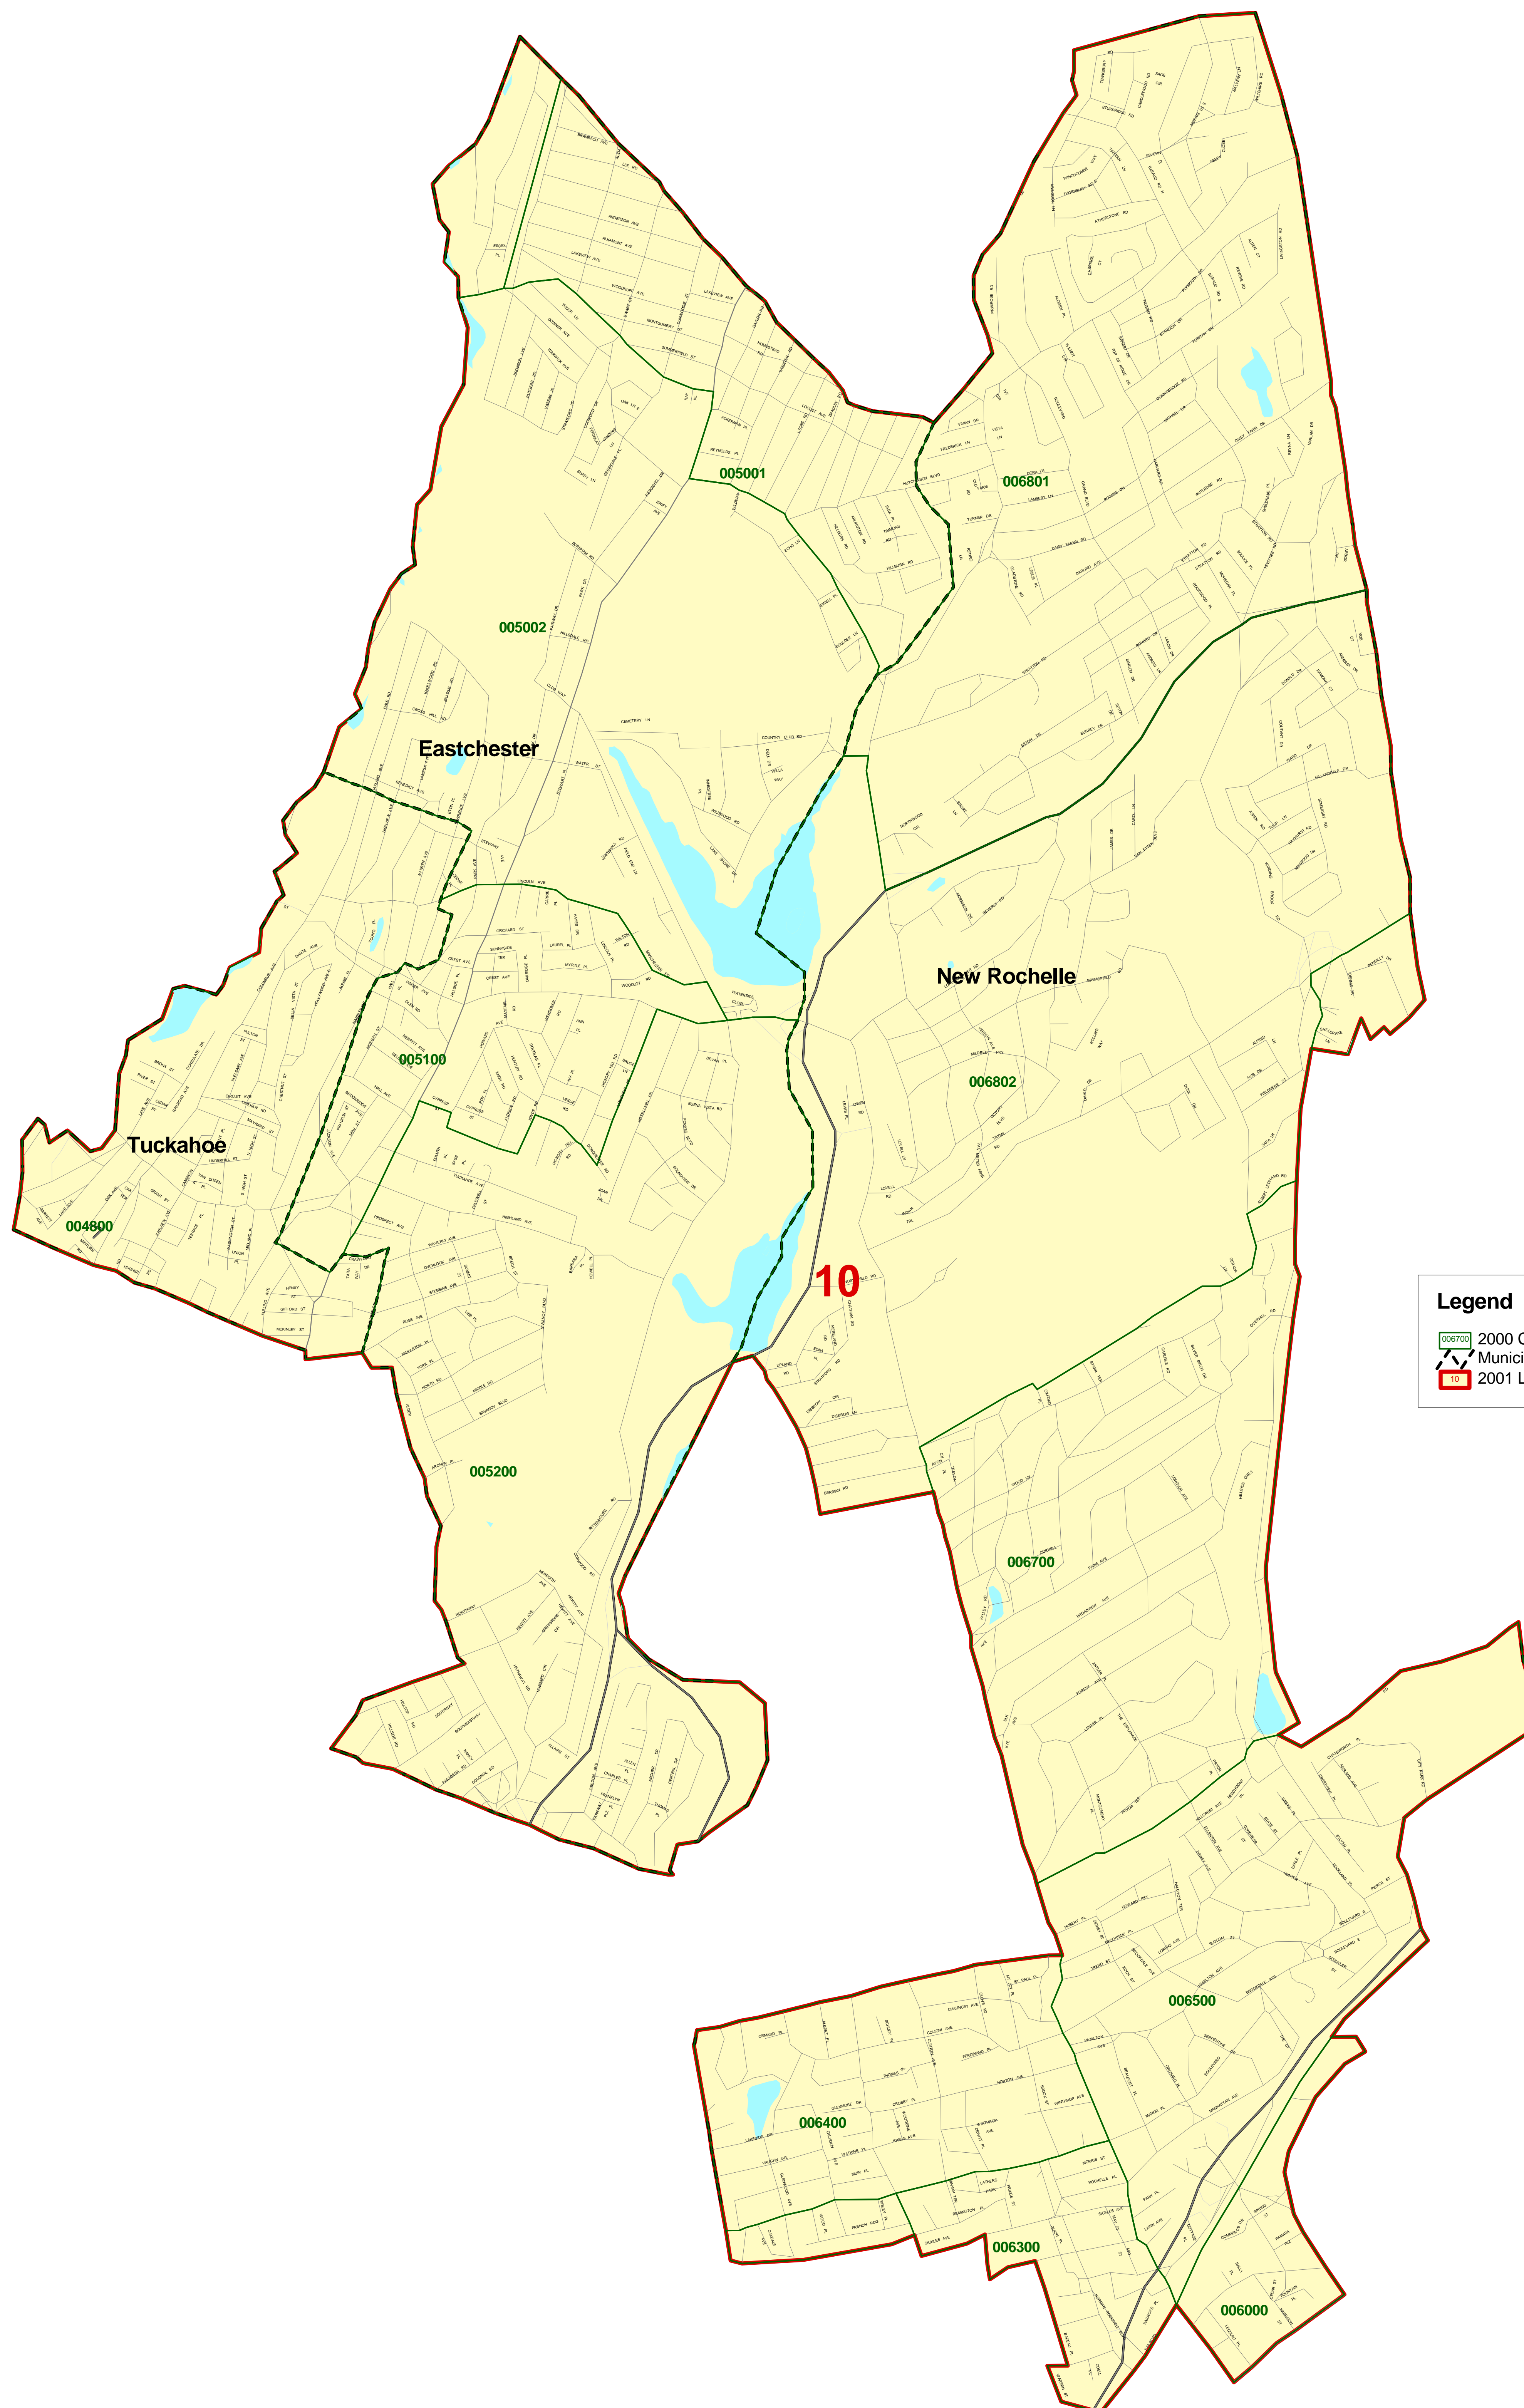

WESTCHESTER COUNTY, NEW YORK

Legend

- 2000 Census Tract
- Municipal Boundary
- 2001 Legislative District 10

June 2001