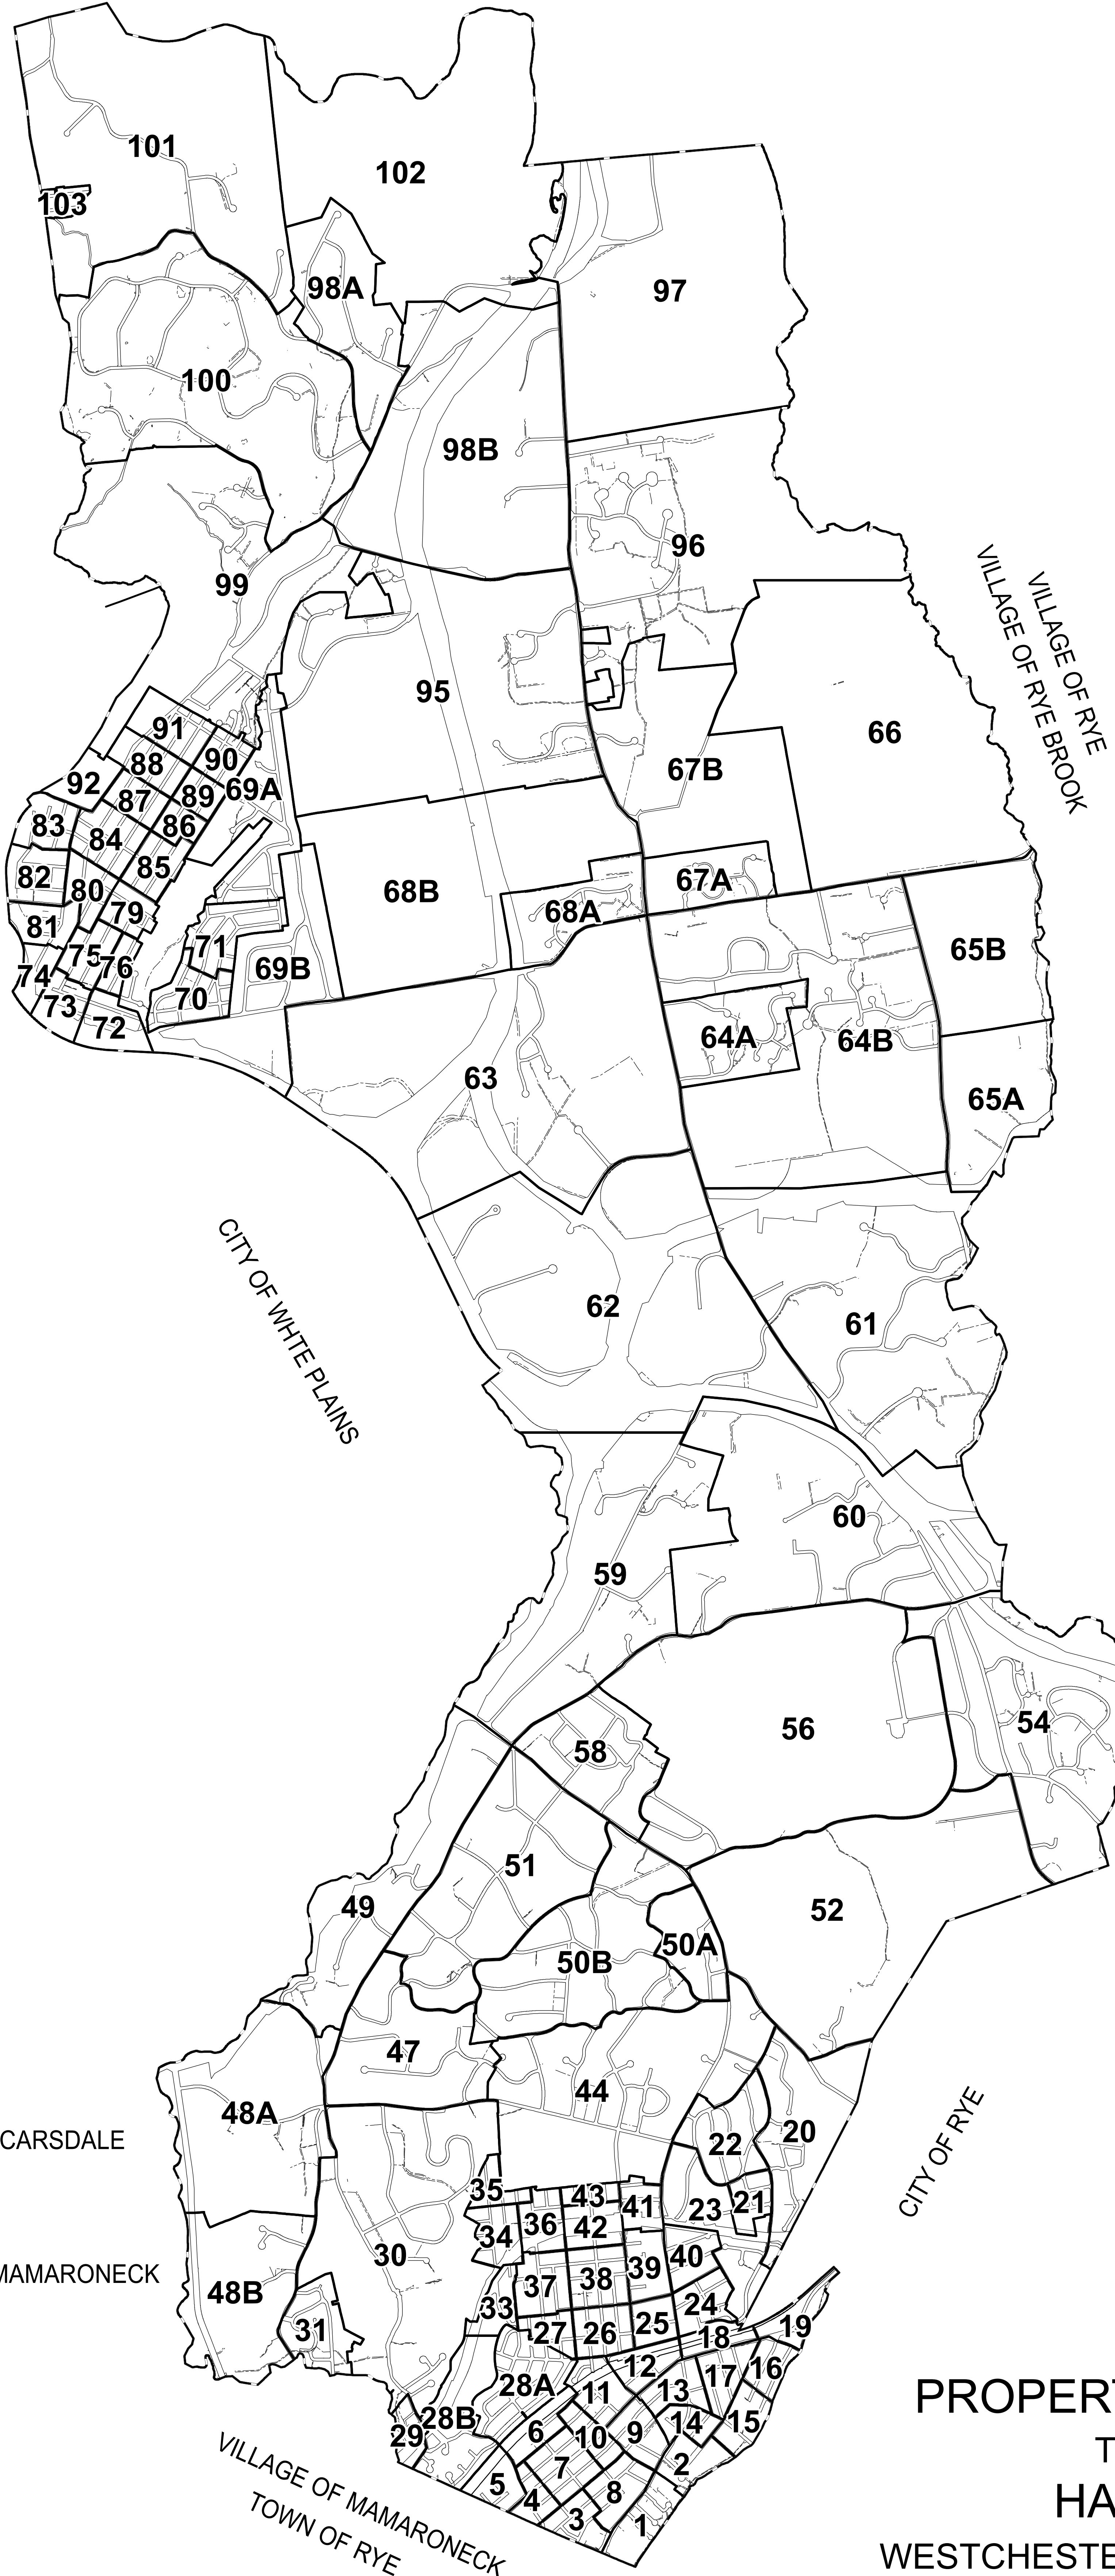

TOWN OF NORTH CASTLE

TOWN OF NORTH CASTLE

PROPERTY MAP INDEX
TOWN OF
HARRISON
WESTCHESTER COUNTY, NEW YORK

SCALE: 1 INCH = 1200 FEET

ORIGINAL MAPPING BY JAMES W. SEWALL COMPANY

REVISED & REPRINTED BY

CAI Technologies
Precision Mapping. Geospatial Solutions.