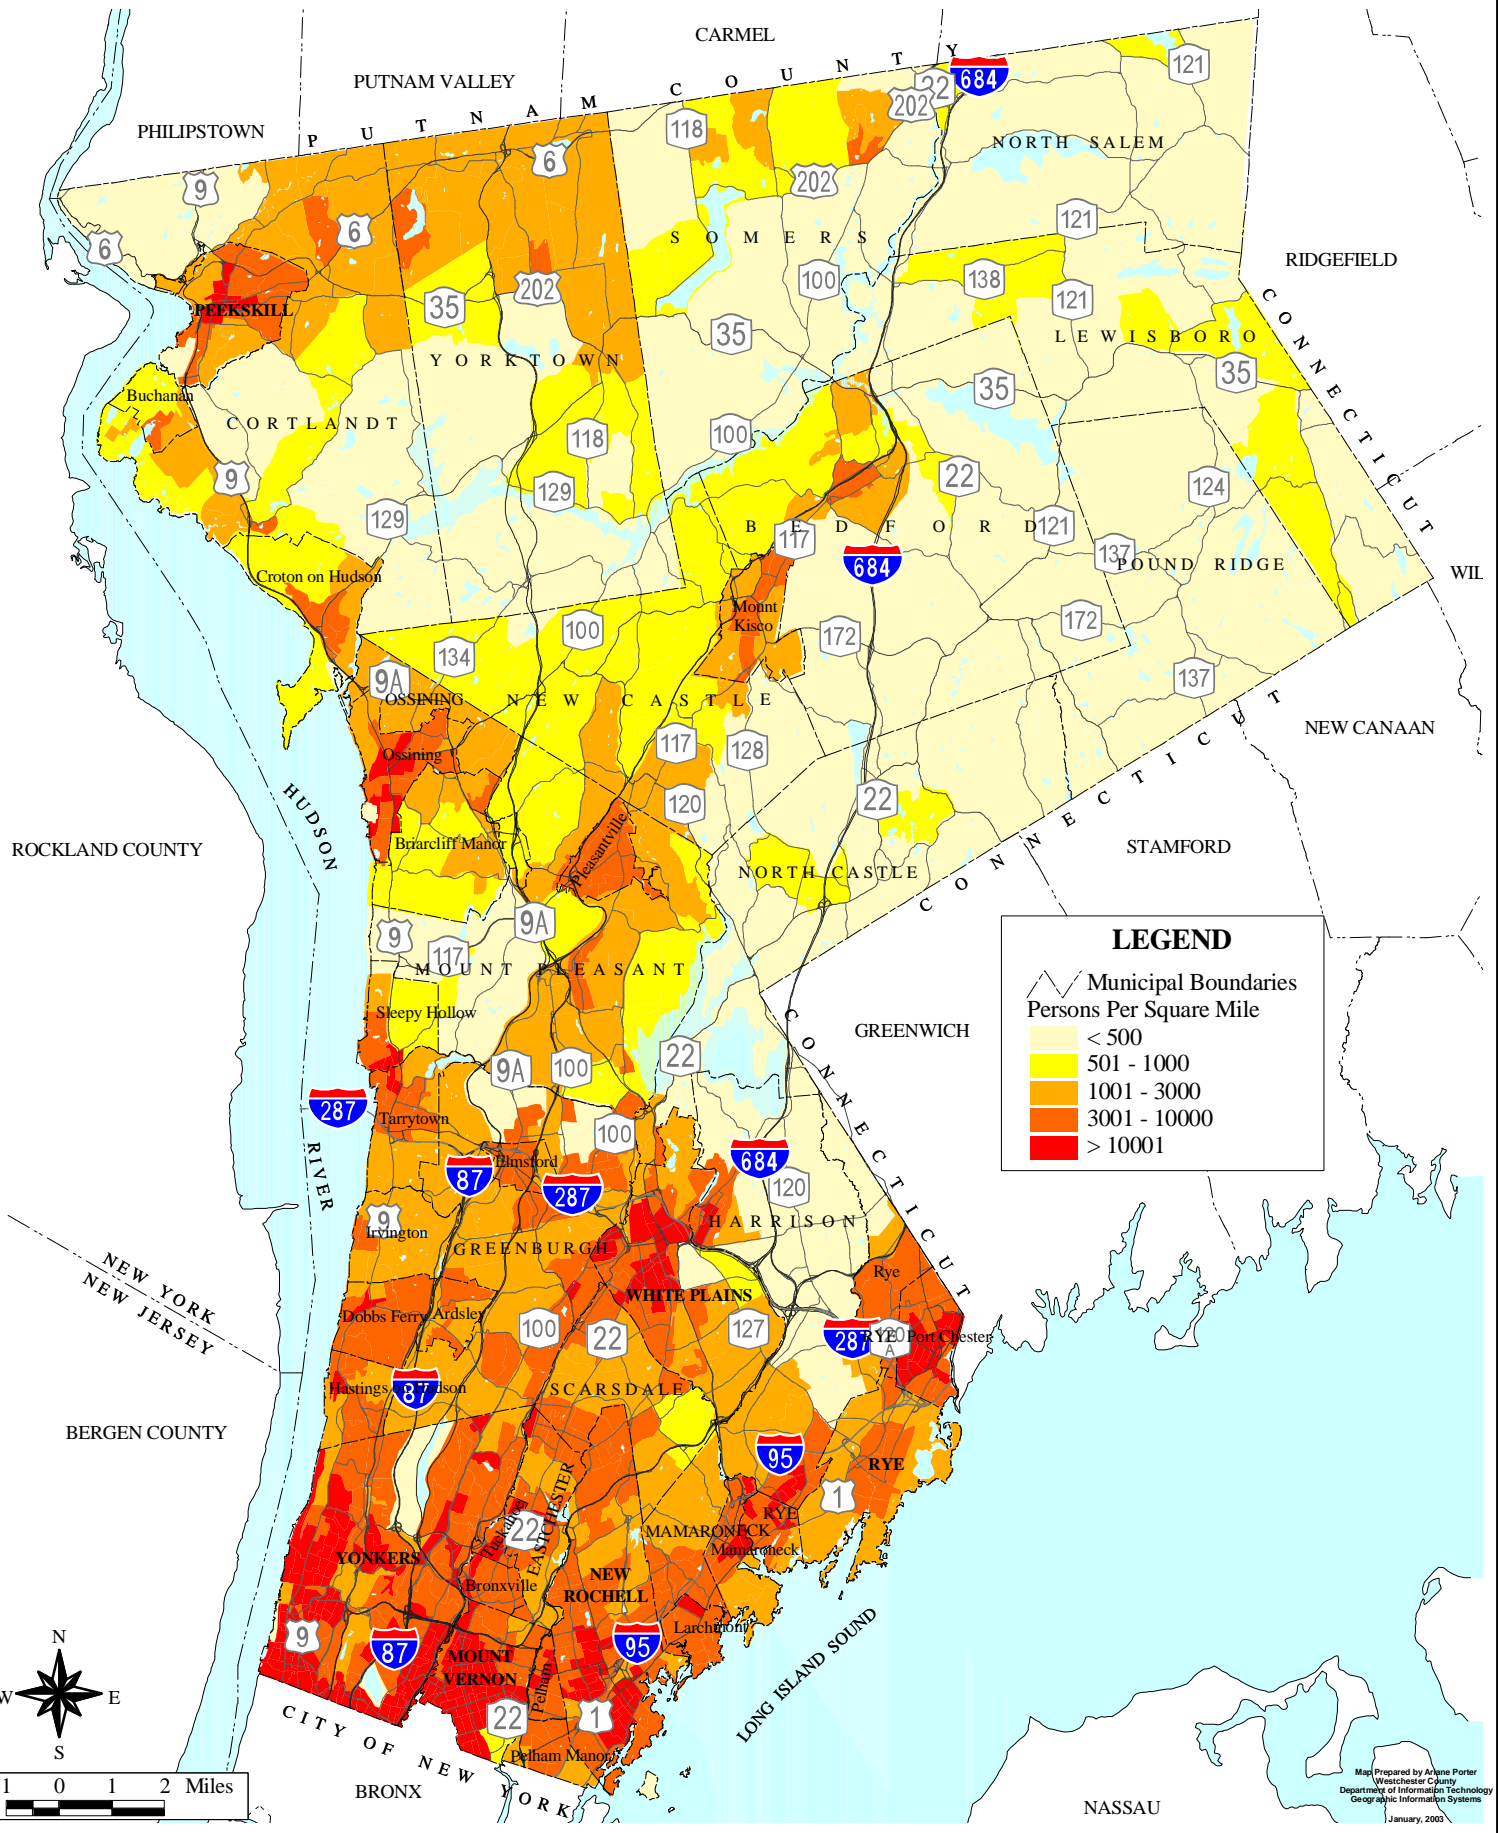

WESTCHESTER COUNTY, NEW YORK

Population Density

Westchester
County
Andrew J. Spano
Westchester County Executive

GIS
HTTP://GISWWW.WESTCHESTERGOV.COM
Michaelian Office Building
148 Martine Avenue
White Plains, NY 10601