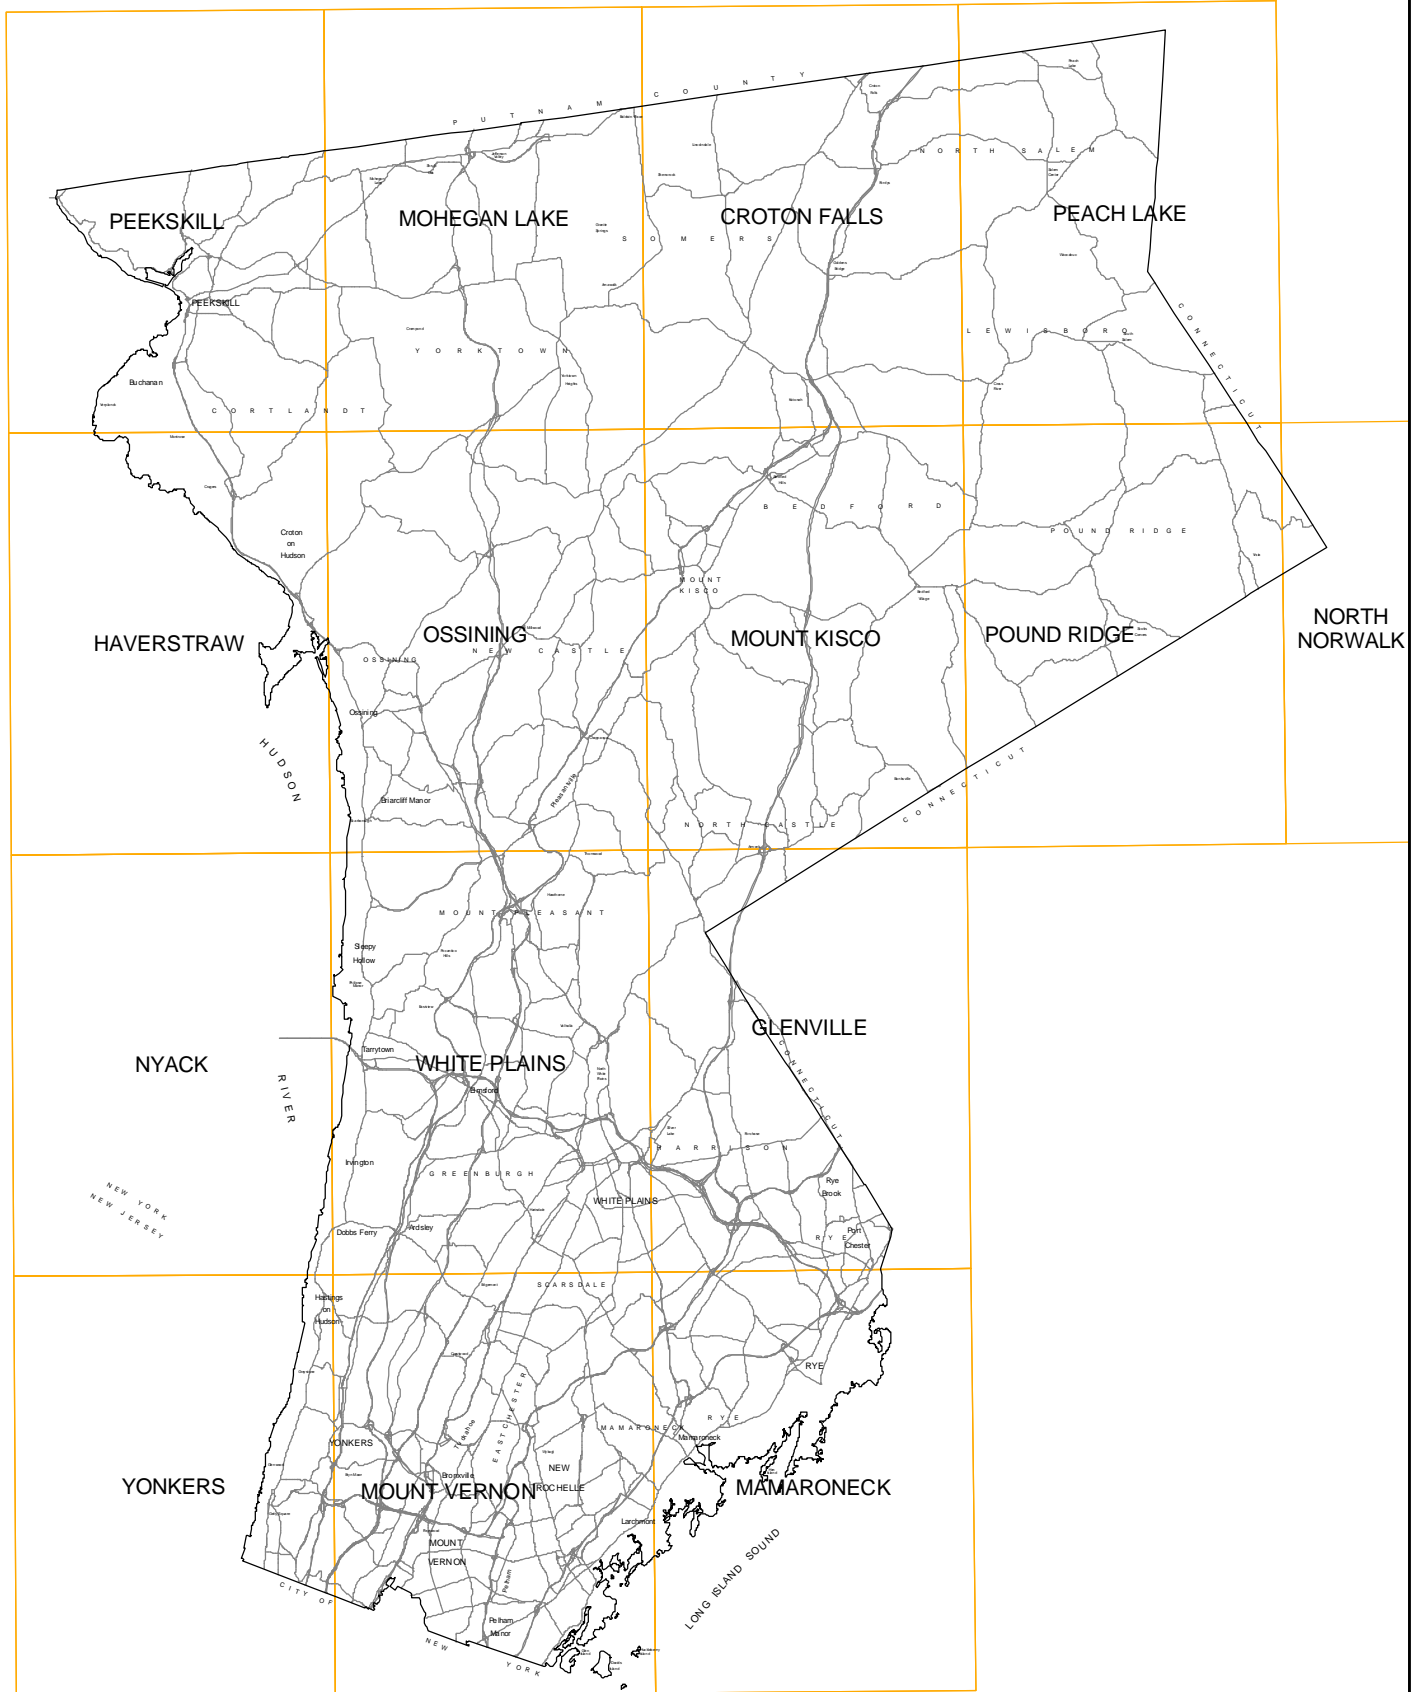

WESTCHESTER COUNTY, NEW YORK

USGS 7.5 QUADRANGLE BOUNDARIES